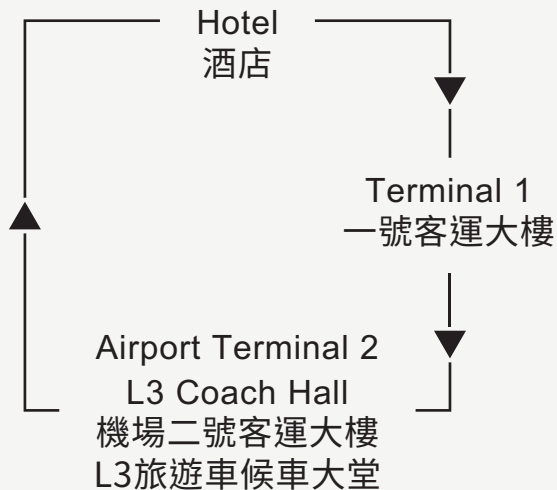

Hotel Shuttle Bus Direction 酒店穿梭巴士指南

For Hotel Staying Guests Only 只限酒店住客使用

SHERATON
Hong Kong Tung Chung Hotel
香港東涌世茂喜來登酒店

FOUR POINTS
BY SHERATON
Hong Kong Tung Chung
福朋喜來登酒店
香港東涌

5:45am – 12:15am

上午5時45分至凌晨12時15分

Departing every 1 hour

每1小時一班

For Sheraton Hong Kong Tung Chung Hotel enquiries, please contact:
查詢香港東涌世茂喜來登酒店, 請聯絡:
(852) 2535-0000 or
sh.hkgsc.ays@sheraton.com

For Four Points by Sheraton Hong Kong Tung Chung enquiries, please contact:
查詢香港東涌福朋喜來登酒店, 請聯絡:
(852) 2352-8000 or
fp.hkgfp.ays@fourpoints.com

Hotel Shuttle Bus Direction 酒店穿梭巴士指南

For Hotel Staying Guests Only 只限酒店住客使用

SHERATON
 Hong Kong Tung Chung Hotel
 香港東涌世茂喜來登酒店

FOUR POINTS
 BY SHERATON
 Hong Kong Tung Chung
 福朋喜來登酒店
 香港東涌

5:45am – 12:15am
上午5時45分至凌晨12時15分
 Departing every 1 hour
 每1小時一班

Seats are provided on a first-come-first-served basis. The schedule is based on traffic conditions and subject to change without prior notice.
 座位為先到先得。穿梭巴士班次可能因應路面情況而有所更改，恕不另行通知。

Depart from Hotel Driveway 酒店入口開出
AM 早上
05:45
06:45
07:45
08:45
09:45
10:45
11:45
PM 下午
12:45
13:45
14:45
15:45
16:45
17:45
18:45
19:45
20:45
21:45
22:45
23:45