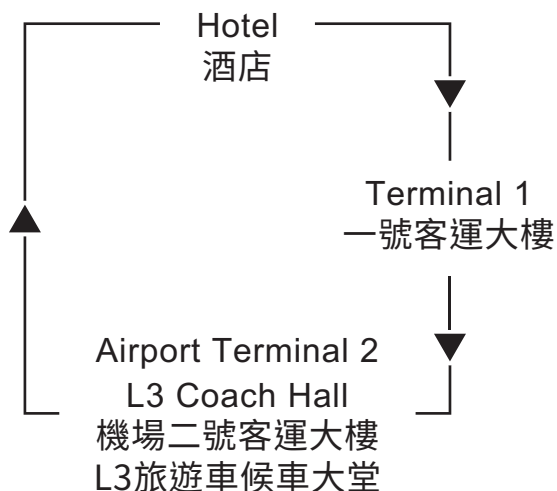

Hotel Shuttle Bus Direction 酒店穿梭巴士指南

For Hotel Staying Guests Only 只限酒店住客使用

SHERATON
Hong Kong Tung Chung Hotel
香港東涌世茂喜來登酒店

FOUR POINTS
BY SHERATON
Hong Kong Tung Chung
福朋喜來登酒店
香港東涌

5:45am – 12:15am

上午5時45分至凌晨12時15分

Departing every 1 hour

每1小時一班

For Sheraton Hong Kong Tung Chung Hotel enquiries, please contact:
查詢香港東涌世茂喜來登酒店, 請聯絡:
(852) 2535-0000 or
sh.hkgsc.ays@sheraton.com

For Four Points by Sheraton Hong Kong Tung Chung enquiries, please contact:
查詢香港東涌福朋喜來登酒店, 請聯絡:
(852) 2352-8000 or
fp.hkgfp.ays@fourpoints.com

Hotel Shuttle Bus Direction 酒店穿梭巴士指南

For Hotel Staying Guests Only 只限酒店住客使用

SHERATON
 Hong Kong Tung Chung Hotel
 香港東涌世茂喜來登酒店

FOUR POINTS
 BY SHERATON
 Hong Kong Tung Chung
 福朋喜來登酒店
 香港東涌

5:45am – 12:15am
上午5時45分至凌晨12時15分
 Departing every 1 hour
 每1小時一班

Seats are provided on a first-come-first-served basis. The schedule is based on traffic conditions and subject to change without prior notice.
 座位為先到先得。穿梭巴士班次可能因應路面情況而有所更改，恕不另行通知。

Depart from Hotel Driveway 酒店入口開出
AM 早上
05:45
06:45
07:45
08:45
09:45
10:45
11:45
PM 下午
12:45
13:45
14:45
15:45
16:45
17:45
18:45
19:45
20:45
21:45
22:45
23:45